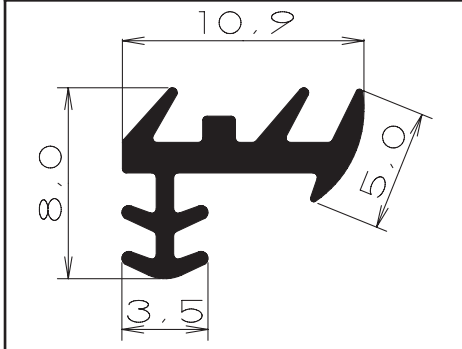

Code	S4049
Packing	100m coil, 1000m vicvac
Thread	yes
Stock product	no

TPE Profiles

Colours		white, dark grey , beige	
			
Code	TPE104/8 2-strength	Code	TPE104/8
Packing	400m/reel or as agreed	Packing	400m/reel or as agreed
Stock product	no	Stock product	no
			
Code	TPE104/10	Code	TPE118/8 2-strength
Packing	300m/reel or as agreed	Packing	400m/reel or as agreed
Stock product	no	Stock product	no
			
Code	TPE118/8	Code	TPE118/10
Packing	400m/reel or as agreed	Packing	300m/reel or as agreed
Stock product	no	Stock product	no
			
Code	TPE133	Code	TPE219
Packing	400m/reel or as agreed	Packing	as agreed
Stock product	no	Stock product	no
			
Code	TPE700 2-strength	Code	TPE702
Packing	as agreed	Packing	as agreed
Stock product	no	Stock product	no
			
Code	TPE702 Adhesive	Code	TPE1089
Packing	100m/reel/ box: 600m	Packing	250/reel or as agreed
Stock product	no	Stock product	no