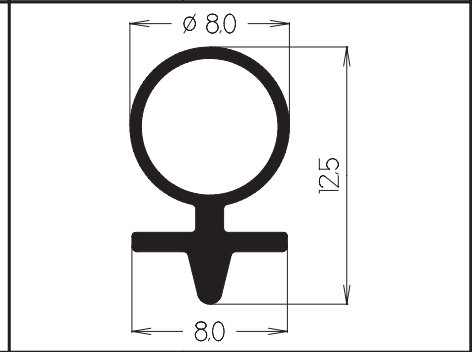

Code	S313
Packing	100m coil, 500m vicvac
Thread	yes
Stock product	no