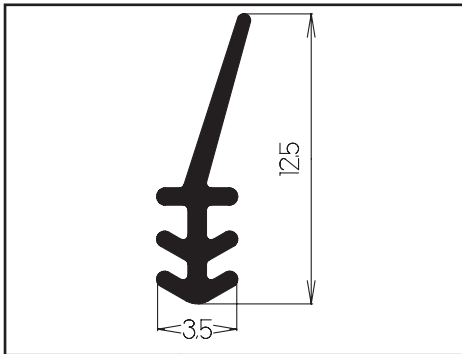

Silicone Profiles

Colours		Black, brown, light grey, beige, dark grey, white			
					
Code	S101/4	Code	S101/6	Code	S101/7,5
Packing	100m coil	Packing	100m coil	Packing	100m coil
Thread	yes	Thread	yes	Thread	yes
Stock product	no	Stock product	no	Stock product	White and brown
					
Code	S101/7 Adhesive	Code	S101/8 Adhesive	Code	S101/10
Packing	100m/reel	Packing	100m/reel	Packing	100m coil
Thread	no	Thread	no	Thread	yes
Stock product	White and brown	Stock product	no	Stock product	no
					
Code	S101/10 Adhesive	Code	S101/12	Code	S102/4
Packing	100m/reel	Packing	100m coil	Packing	100m coil
Thread	no	Thread	yes	Thread	no
Stock product	no	Stock product	no	Stock product	no
					
Code	S102/6	Code	S102/8	Code	S102/10
Packing	100m coil	Packing	100m coil	Packing	100m coil
Thread	no	Thread	no	Thread	no
Stock product	White and brown	Stock product	White and brown	Stock product	no

					
Code	S104/4	Code	S104/6	Code	S104/8
Packing	100m coil, 1000m vicvac	Packing	100m coil, 1000m vicvac	Packing	100m coil, 1000m vicvac
Thread	yes	Thread	yes	Thread	yes
Stock product	no	Stock product	White	Stock product	White and brown
					
Code	S104/9	Code	S104/10	Code	S114/8
Packing	100m coil, 1000m vicvac	Packing	100m coil, 1000m vicvac	Packing	100m coil, 1000m vicvac
Thread	yes	Thread	yes	Thread	yes
Stock product	no	Stock product	White and brown	Stock product	no
					
Code	S114/10	Code	S118/8	Code	S118/9
Packing	100m coil, 500m vicvac	Packing	100m coil, 1000m vicvac	Packing	100m coil, 1000m vicvac
Thread	yes	Thread	yes	Thread	yes
Stock product	no	Stock product	no	Stock product	no
					
Code	S118/10	Code	S118/12	Code	S130
Packing	100m coil, 500m vicvac	Packing	100m coil, 500m vicvac	Packing	100m coil, 500m vicvac
Thread	yes	Thread	yes	Thread	yes
Stock product	no	Stock product	no	Stock product	no