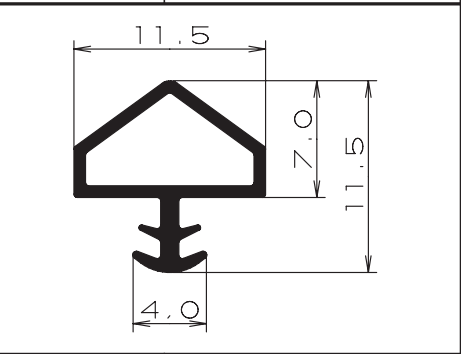

Code	S1089
Packing	100m coil, 500m vicvac
Thread	yes
Stock product	no