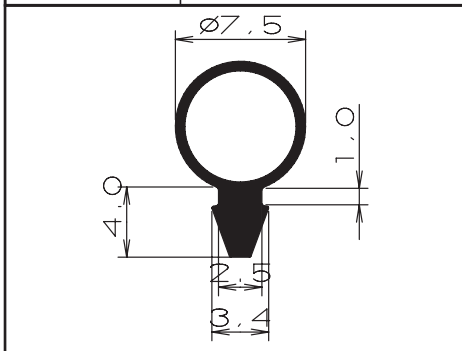

Code	S331
Packing	100m coil, 1000m vicvac
Thread	yes
Stock product	no