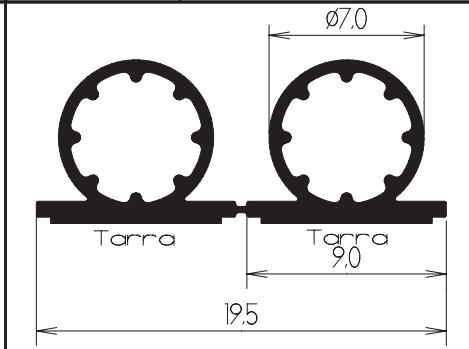

Code	S319 Adhesive
Packing	100m reel
Thread	no
Stock product	no