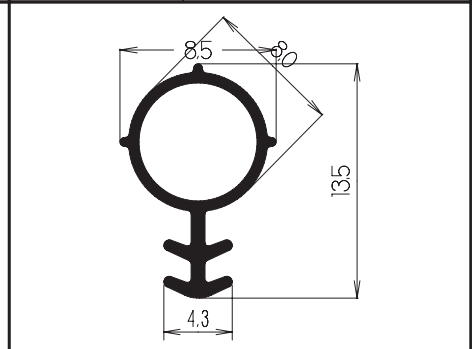

Code	S329
Packing	100m coil, 1000m vicvac
Thread	yes
Stock product	no