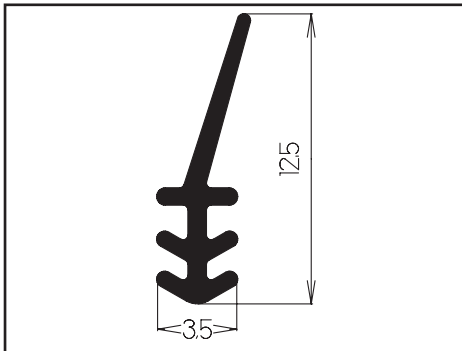

Code	S133
Packing	100m coil, 1000m vicvac
Thread	yes
Stock product	no