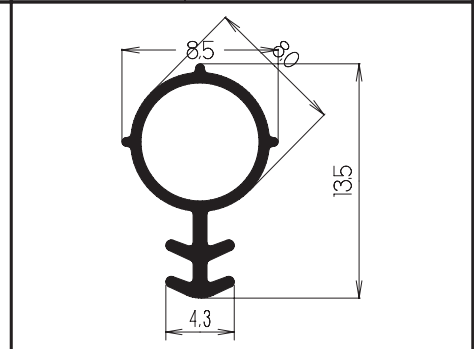

Code	S329
Packing	100m coil, 1000m vicvac
Thread	yes
Stock product	no