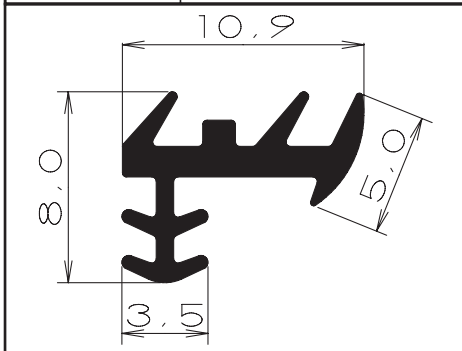

Code	S4049
Packing	100m coil, 1000m vicvac
Thread	yes
Stock product	no

TPE Profiles

Colours		white, dark grey , beige	
			
Code	TPE104/8 2-strength	Code	TPE104/8
Packing	400m/reel or as agreed	Packing	400m/reel or as agreed
Stock product	no	Stock product	no
			
Code	TPE104/10	Code	TPE118/8 2-strength
Packing	300m/reel or as agreed	Packing	400m/reel or as agreed
Stock product	no	Stock product	no
			
Code	TPE118/8	Code	TPE118/10
Packing	400m/reel or as agreed	Packing	300m/reel or as agreed
Stock product	no	Stock product	no
			
Code	TPE133	Code	TPE219
Packing	400m/reel or as agreed	Packing	as agreed
Stock product	no	Stock product	no
			
Code	TPE700 2-strength	Code	TPE702
Packing	as agreed	Packing	as agreed
Stock product	no	Stock product	no
			
Code	TPE702 Adhesive	Code	TPE1089
Packing	100m/reel/ box: 600m	Packing	250/reel or as agreed
Stock product	no	Stock product	no