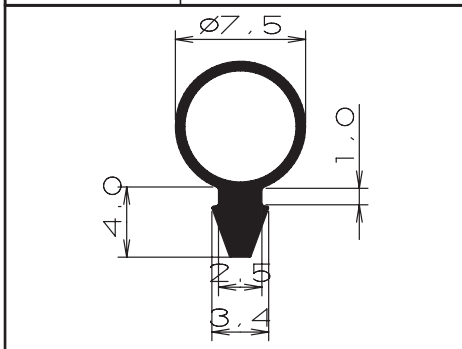

Code	S331
Packing	100m coil, 1000m vicvac
Thread	yes
Stock product	no