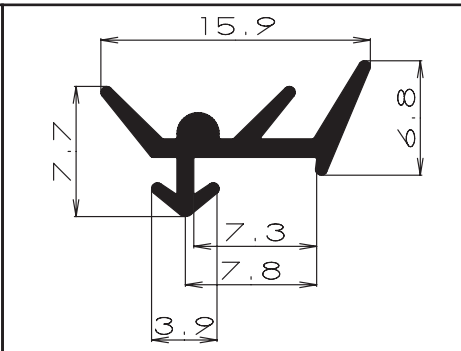

Code	S219
Packing	100m coil, 500m vicvac
Thread	yes
Stock product	no