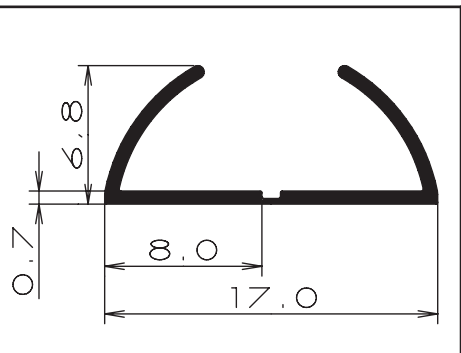

Code	S352
Packing	100m coil, 500m vicvac
Thread	yes
Stock product	no