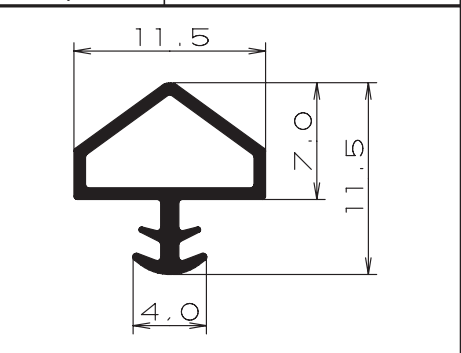

Code	S1089
Packing	100m coil, 500m vicvac
Thread	yes
Stock product	no