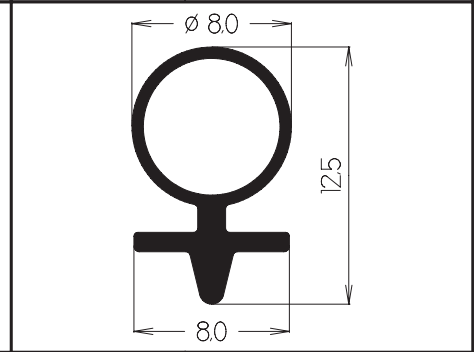

Code	S313
Packing	100m coil, 500m vicvac
Thread	yes
Stock product	no