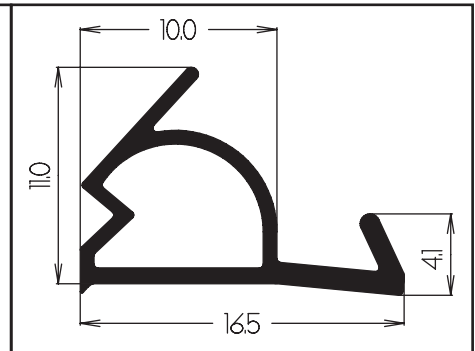

Code	S302
Packing	100m coil, 500m vicvac
Thread	yes
Stock product	no