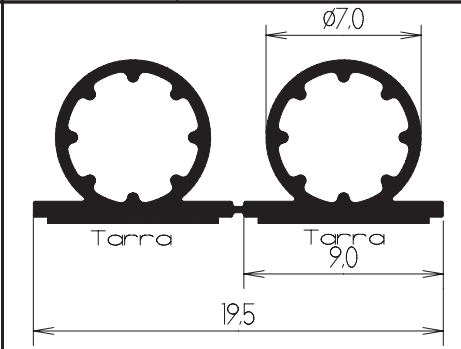

Code	S319 Adhesive
Packing	100m reel
Thread	no
Stock product	no